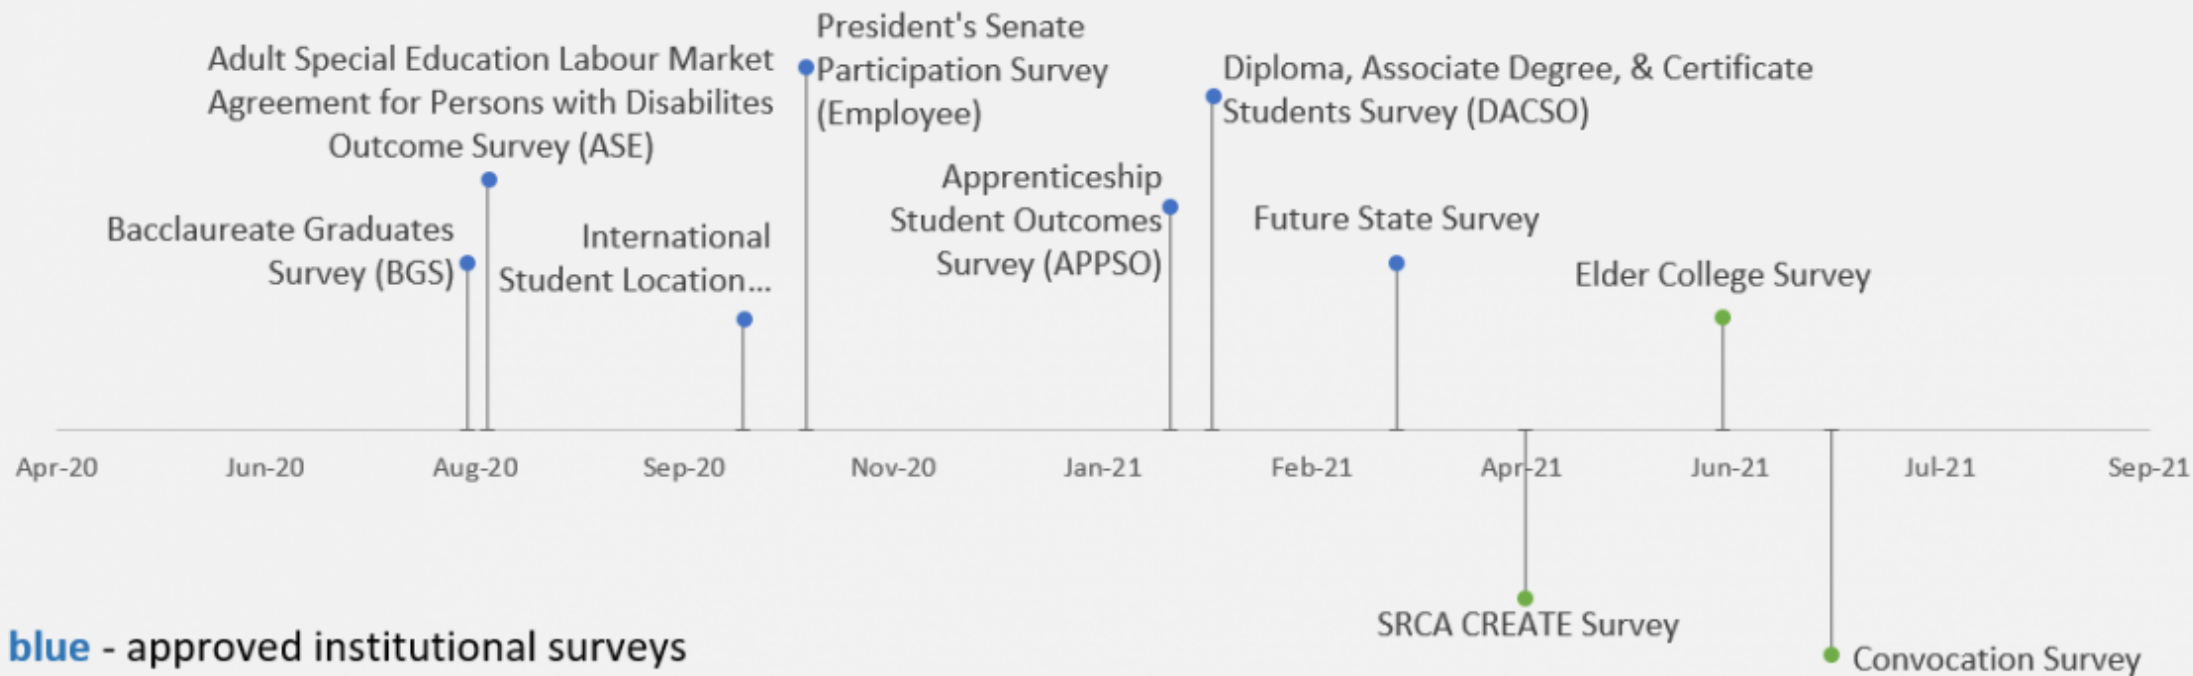

2020/2021 Institutional Survey Schedule

Estimated Launch Dates

blue - approved institutional surveys

grey - tentative surveys

green - self-serve model surveys