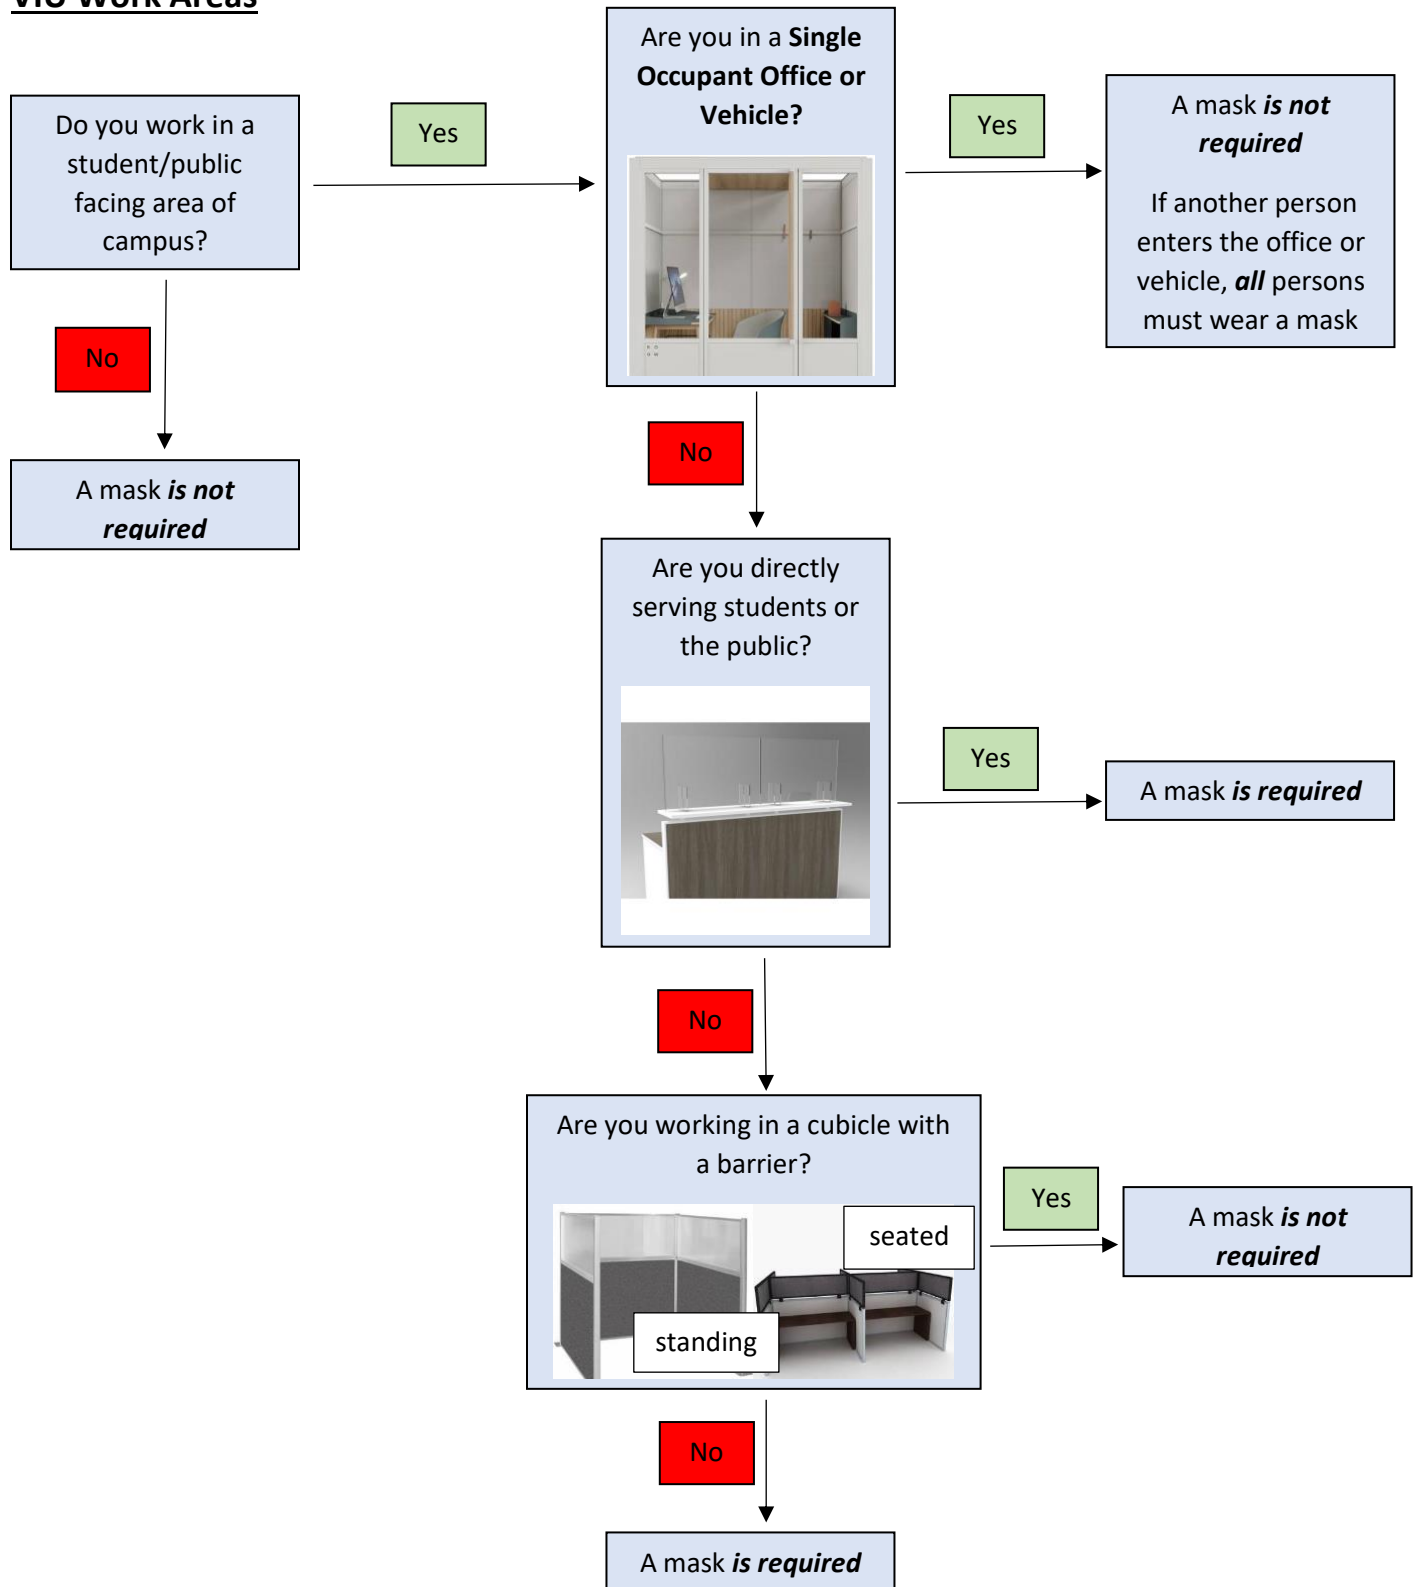

Where do I need to wear a mask at VIU?

Definition

Barrier: A barrier is any material that blocks the transmission of droplets between two individuals. Barriers must extend at least 12 inches above the top of a person's head to provide effective defense against droplets. Barriers include partitions, walls, Plexiglas, and portable walls that extends **12 inches above the head** when sitting **and** standing

VIU Work Areas

While Instructing

During a Meeting