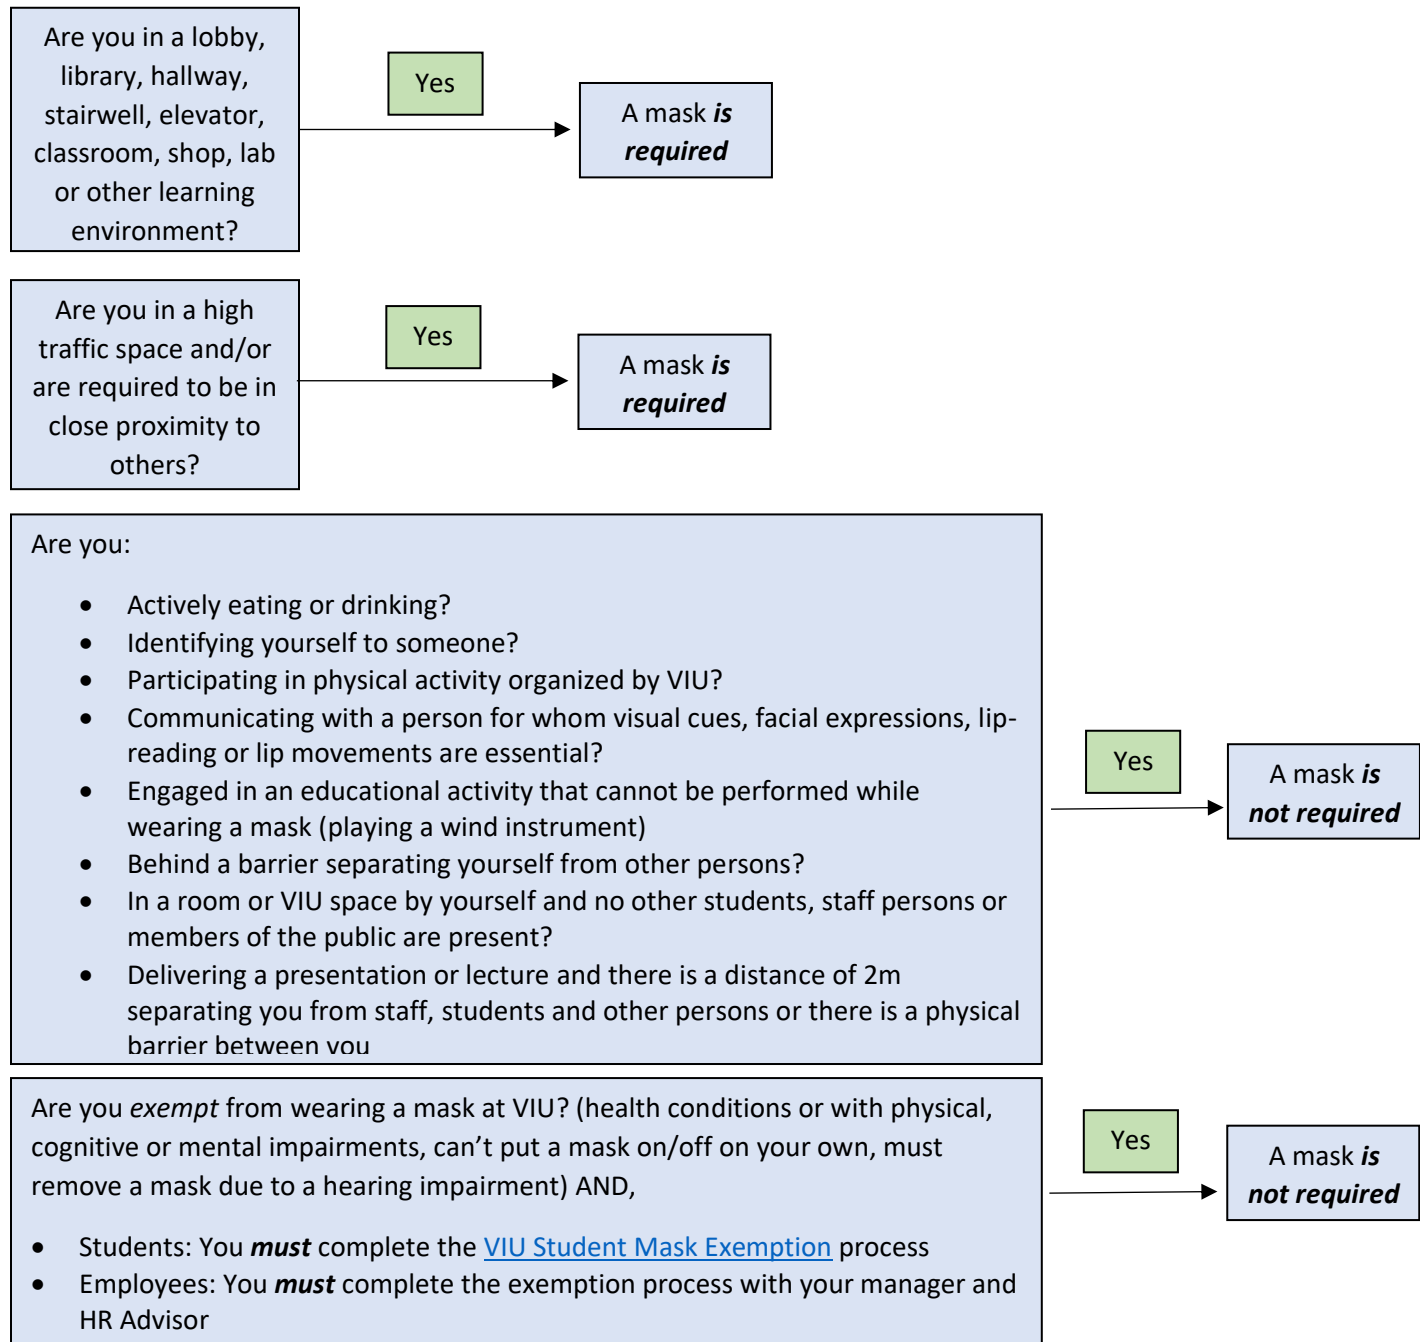

Where do I need to wear a mask at VIU?

Definition

Barrier: A barrier is any material that blocks the transmission of droplets between two individuals. Barriers must extend at least 12 inches above the top of a person's head to provide effective defense against droplets. Barriers include partitions, walls, Plexiglas, and portable walls that extends **12 inches above the head** when sitting **and** standing

VIU Work Areas

While Instructing

During a Meeting